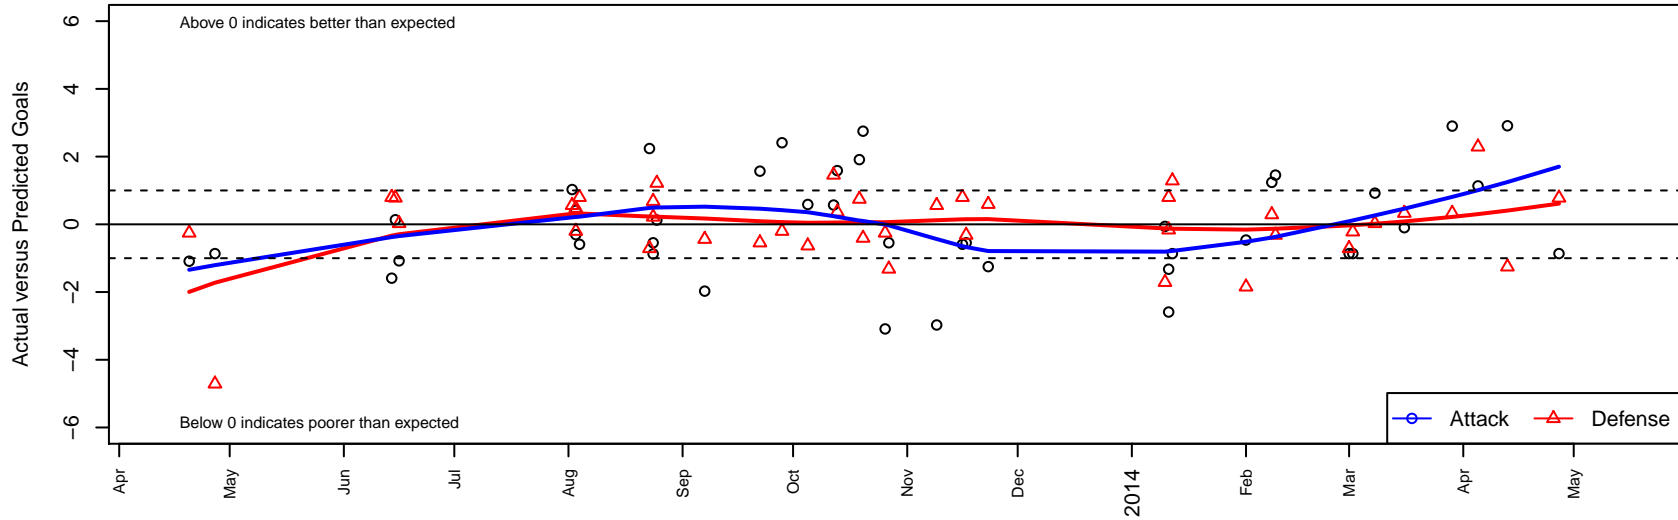

WA Rush B00
Dots are actual minus expected GF (blue circles) and GA (red triangles).
Blue line is smoothed change in attack strength. Red is smoothed change in defense strength.